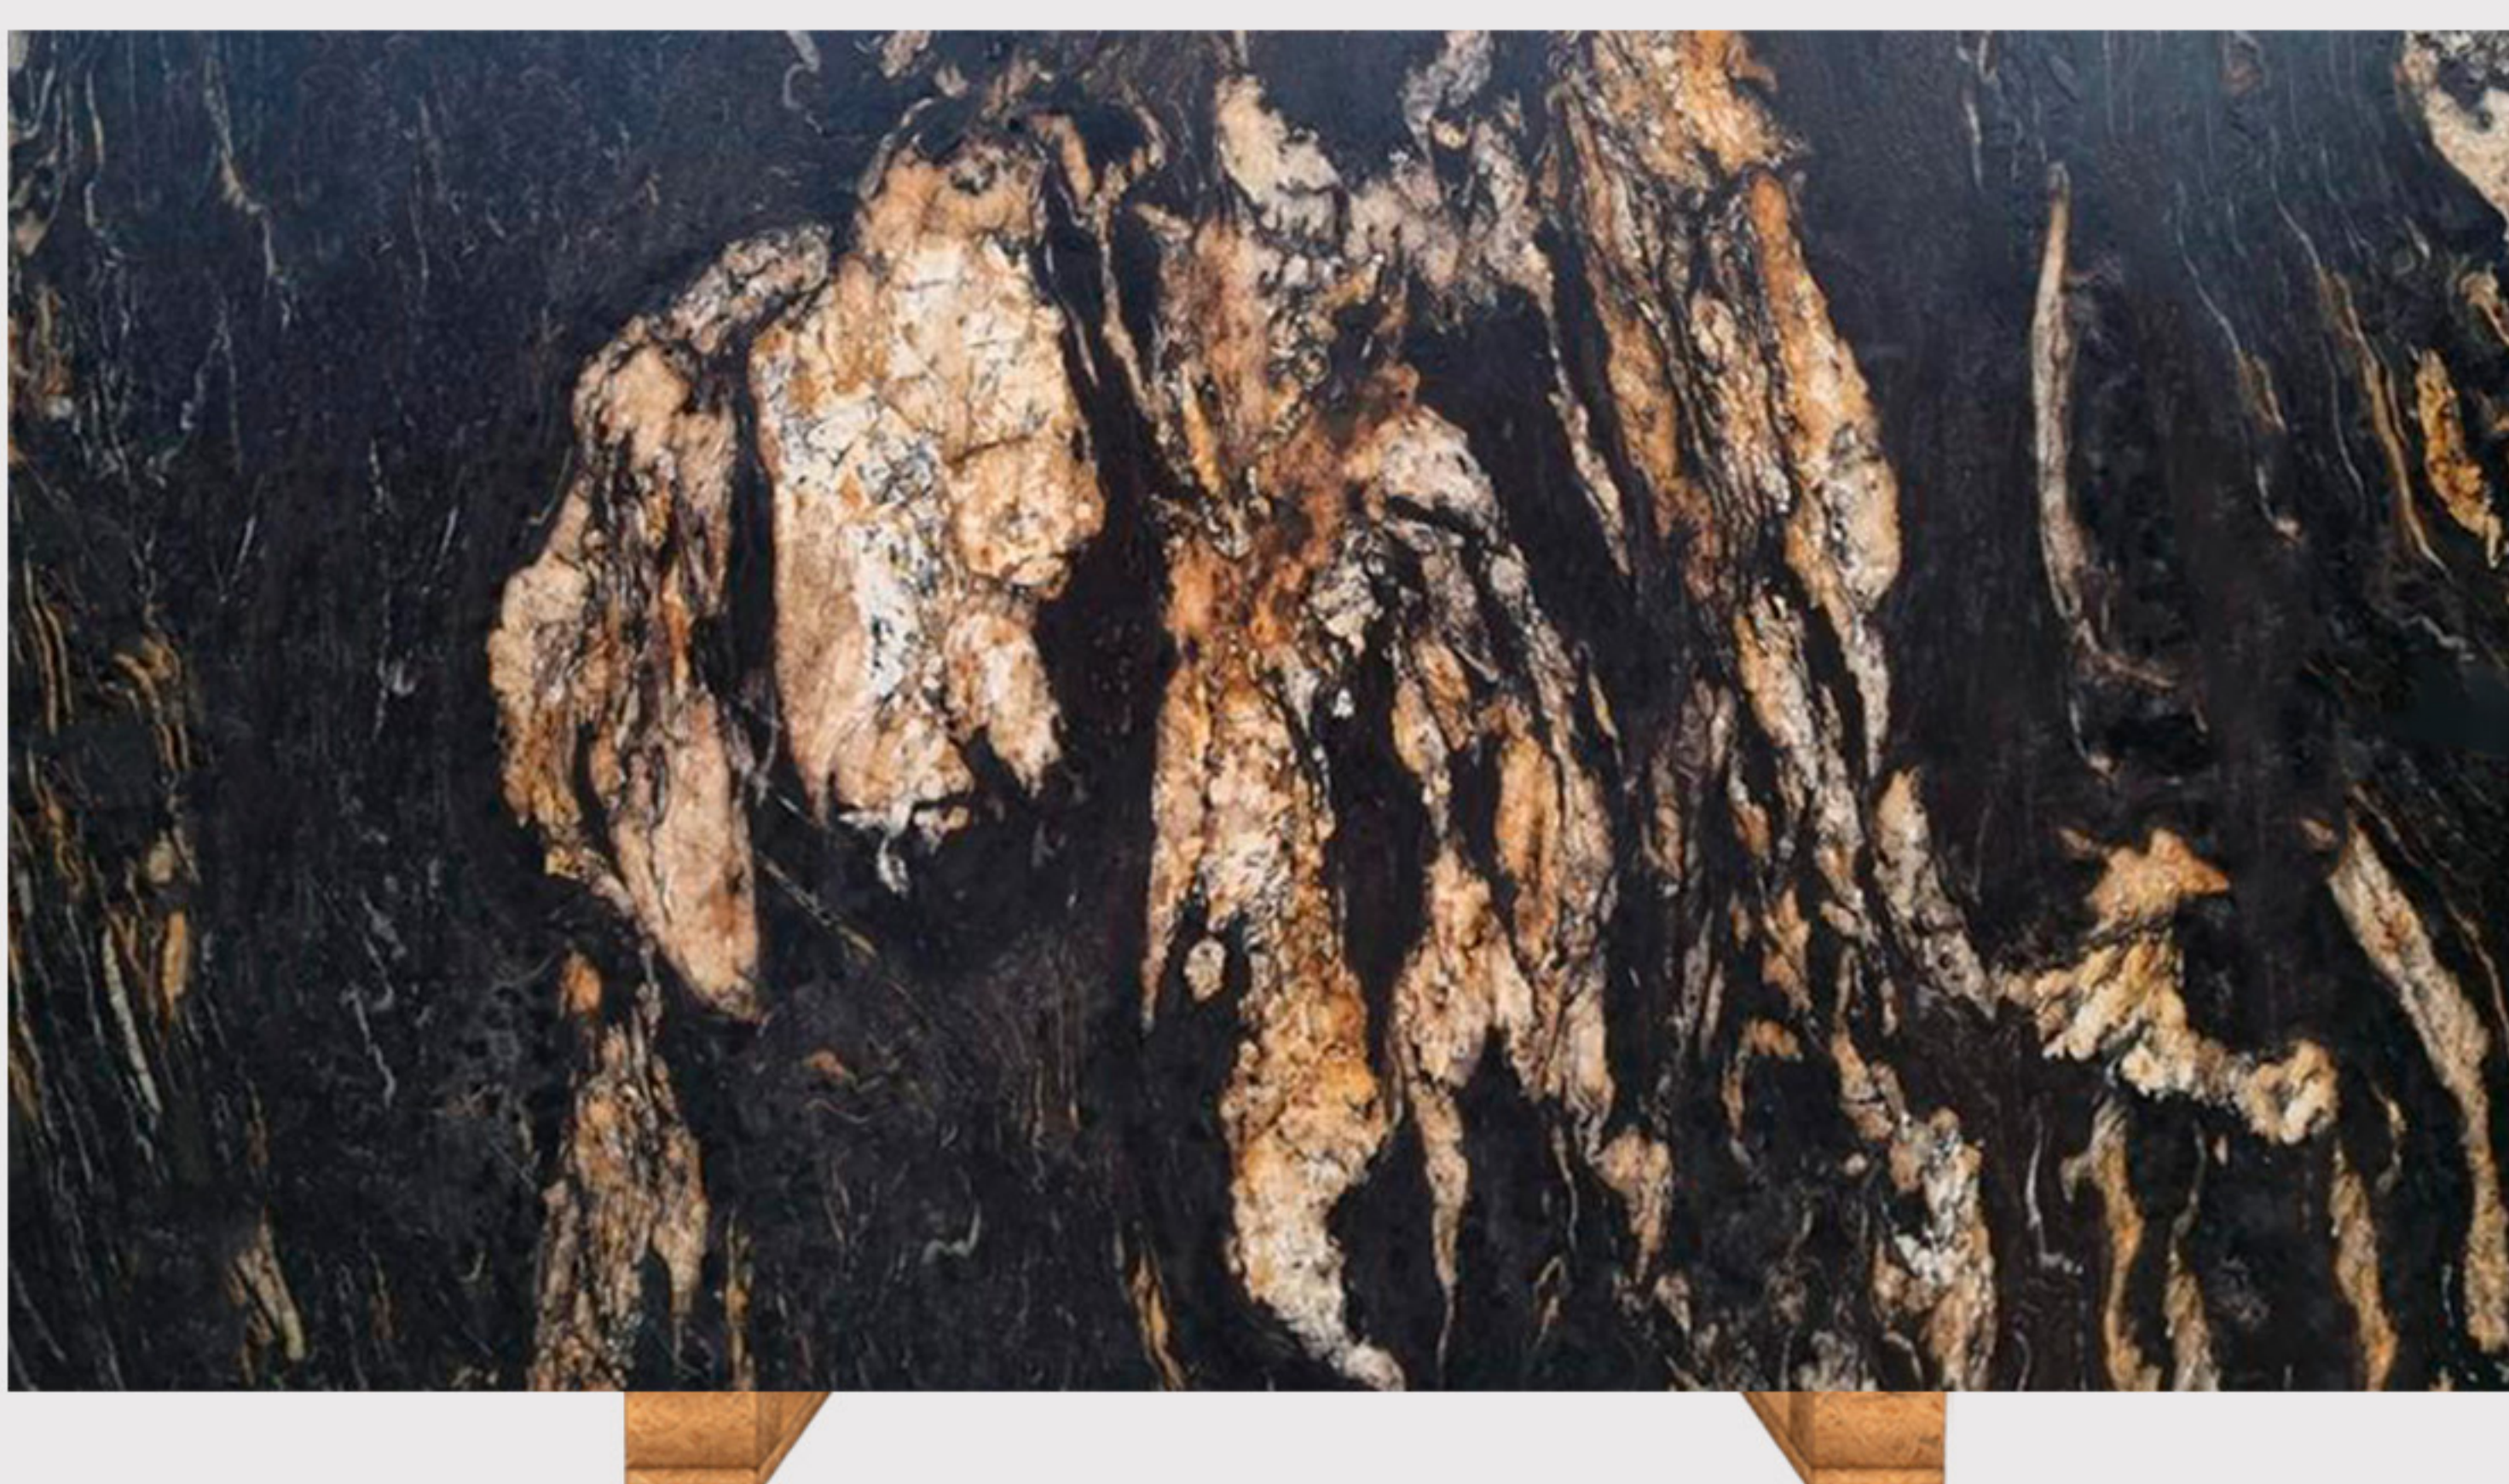

TITANIUM LEATHER

WIDTH (IN) - 124

HEIGHT (IN) - 77