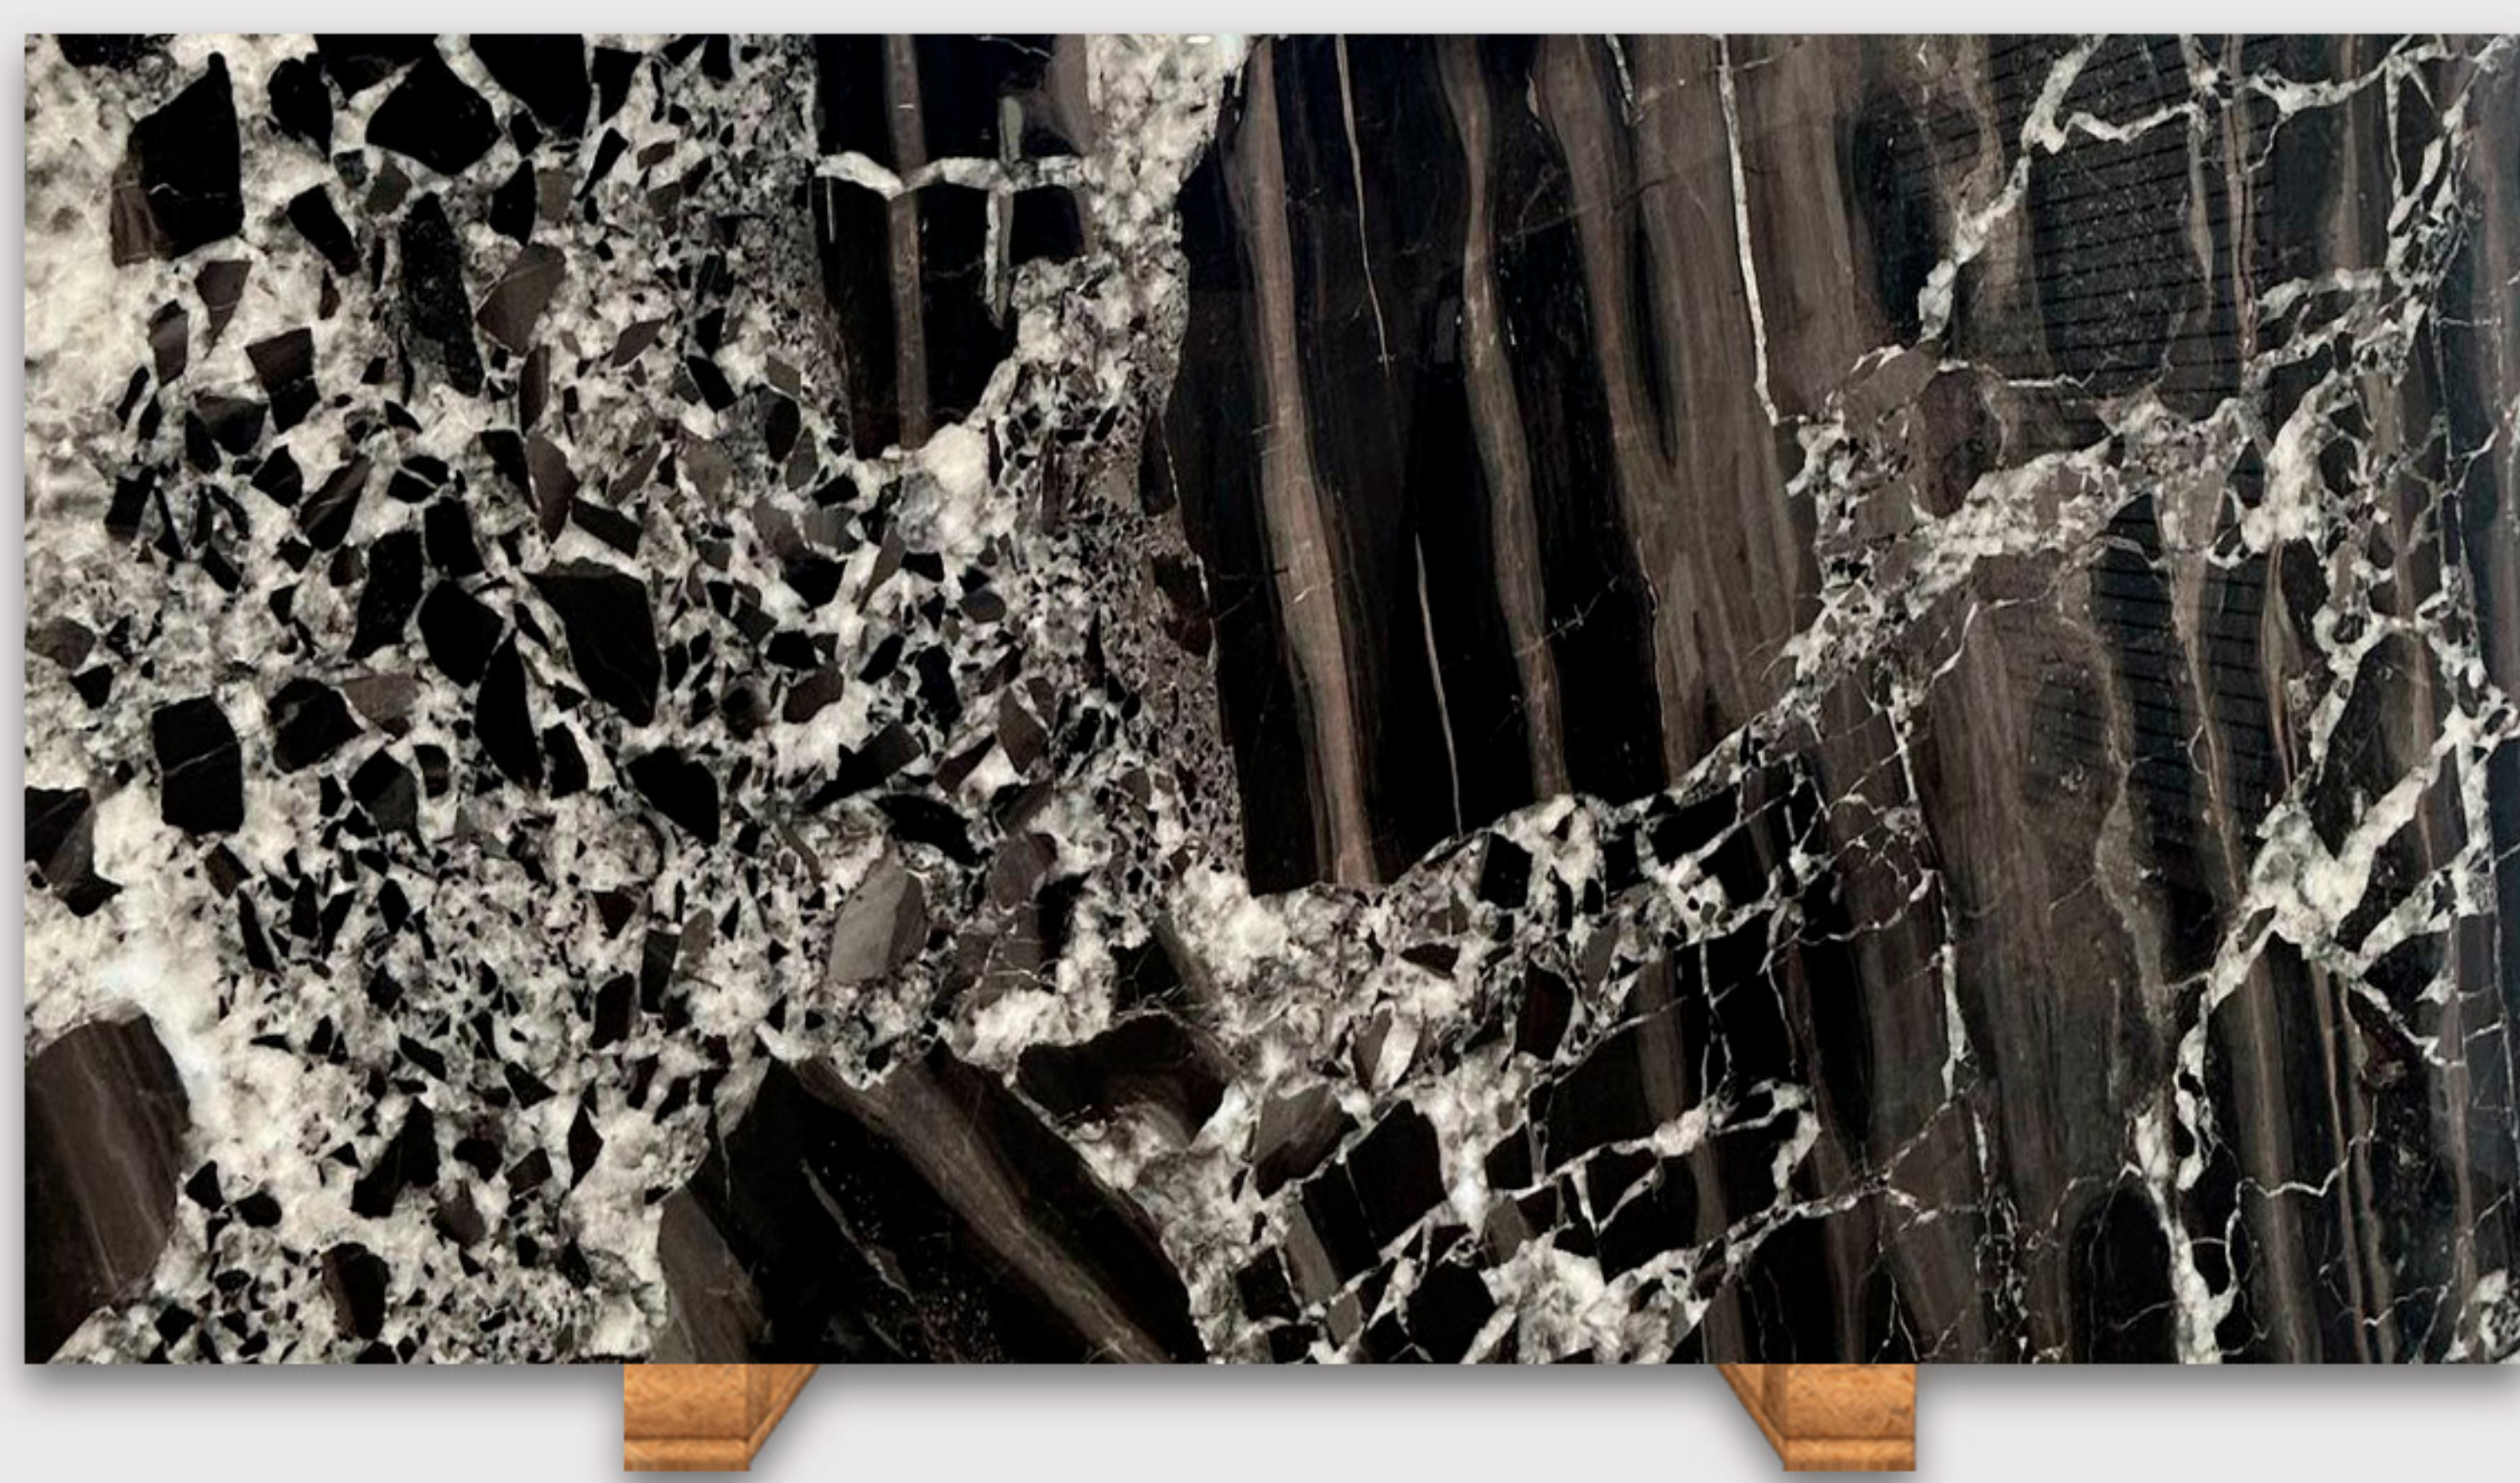

CRYSTAL PATAGONIA
POLISHED

WIDTH (IN) - 127
HEIGHT (IN) - 75