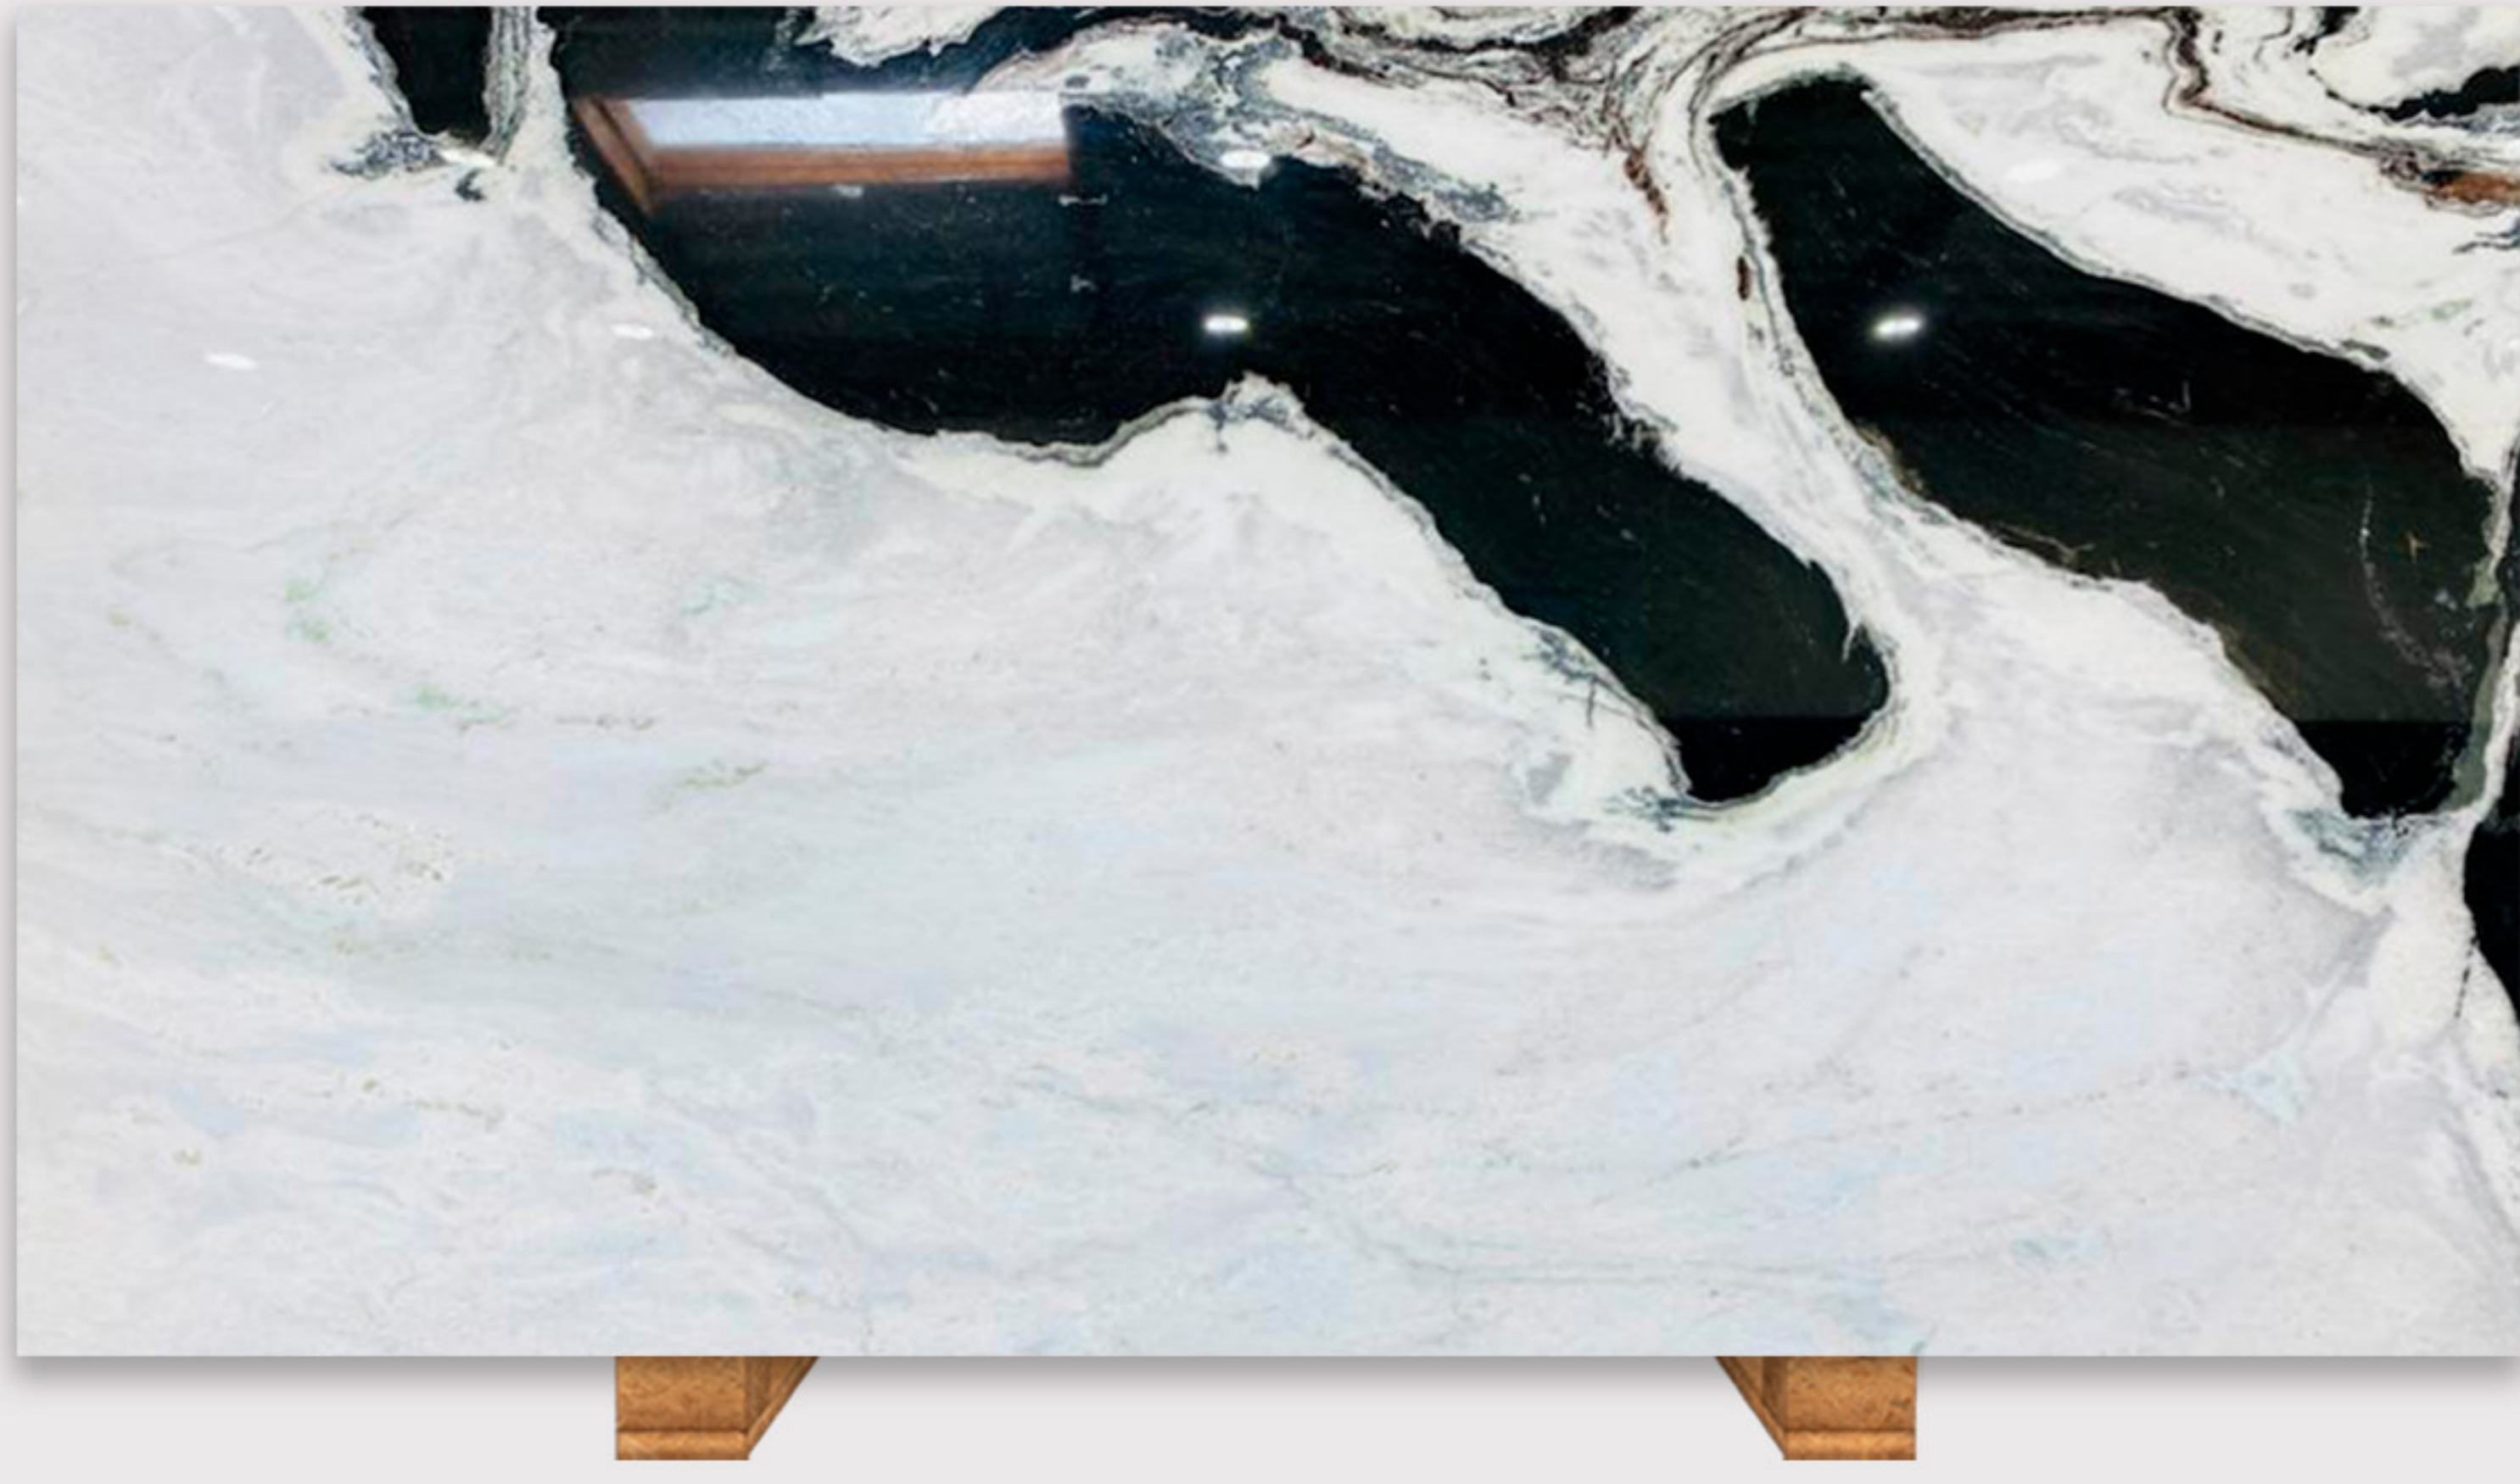

SALINAS WHITE

WIDTH (IN) - 131

HEIGHT (IN) - 81

ARCTIC WHITE

WIDTH (IN) - 127

HEIGHT (IN) - 77

MARBLE

PANDA